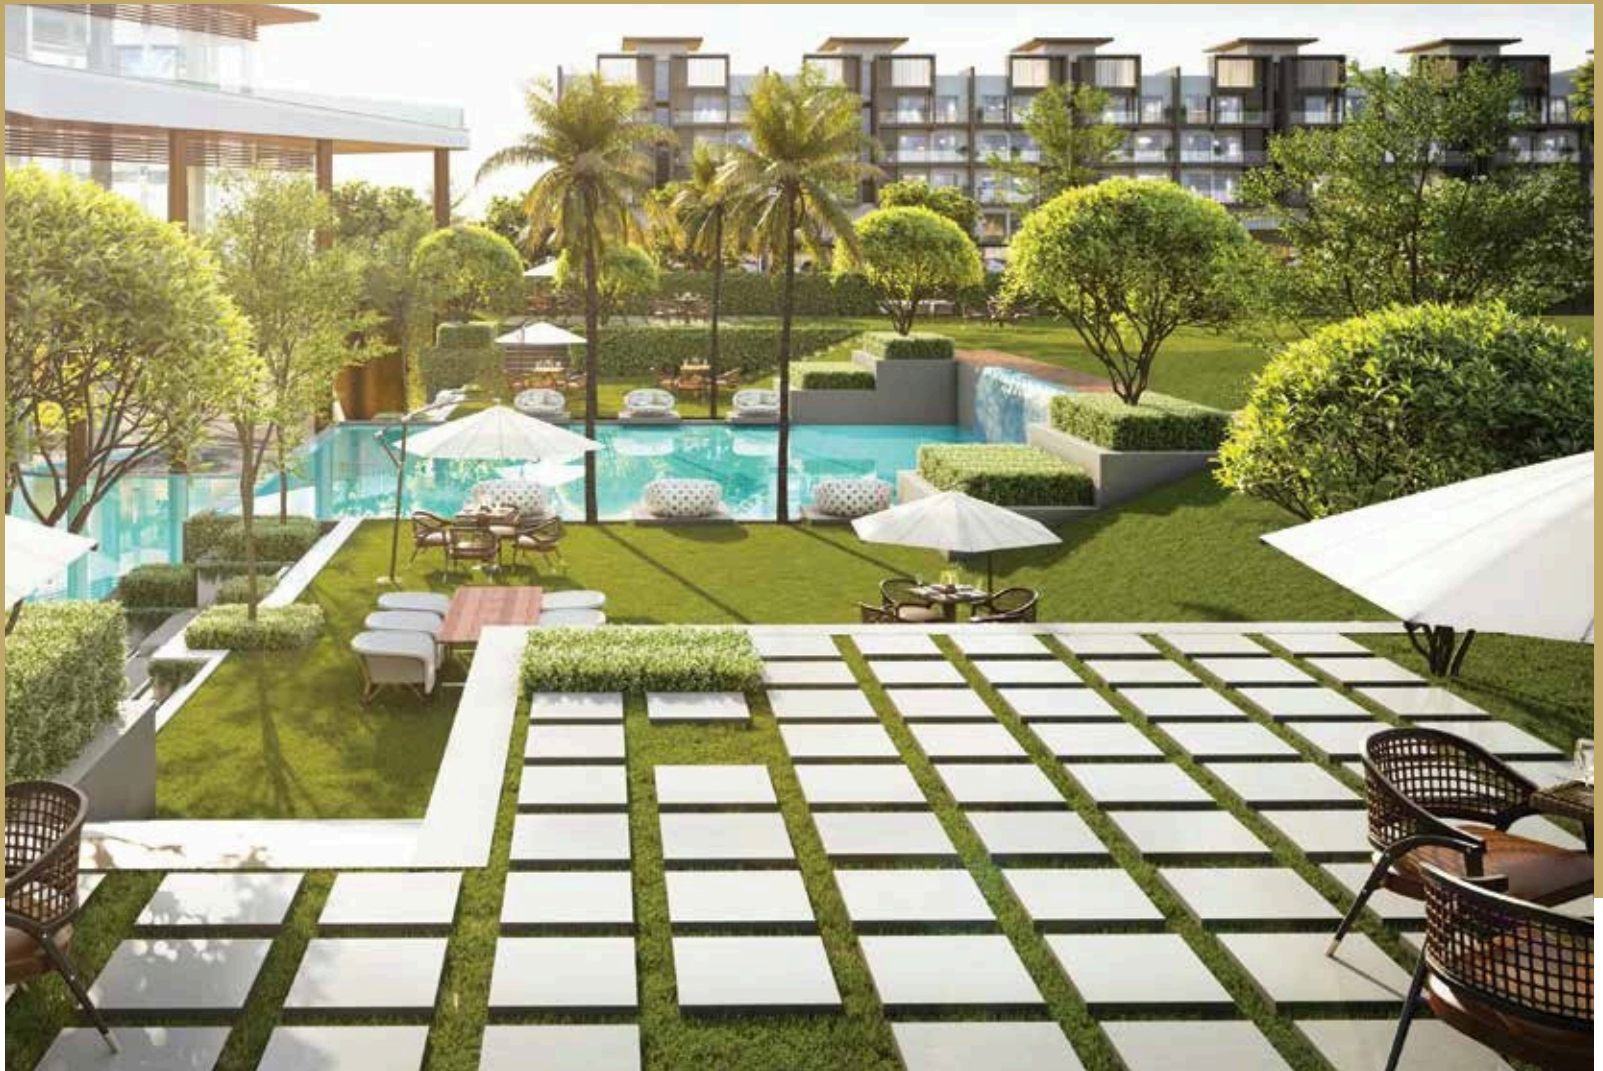

A TREAT FOR ALL YOUR SENSES

Inside Smartworld Gems, residents will rediscover their long-lost love for the outdoors and indoors. Enjoy a soothing verdant ambience, landscaped to perfection and full of planned walkways, bike lanes and pathways, butterfly garden and ornamental park.

SLICE OF OPEN SKIES

A special privilege accorded to residents of Smartworld Gems is the beautiful, inviting terraces. Now you can savour your independent garden, stretch your muscles on the jogging track or seek tranquility on the yoga deck. A space that does justice to all your open-air moods and activities.

THREE LEVELS OF PURE INDULGENCE

At each level, the Clubhouse brings visitors a whole world to savour and experience.

Talk about being spoiled for choice!

LOWER GROUND LEVEL

Take care of the mind and body, with a spa, salon, sauna, gym and yoga room.