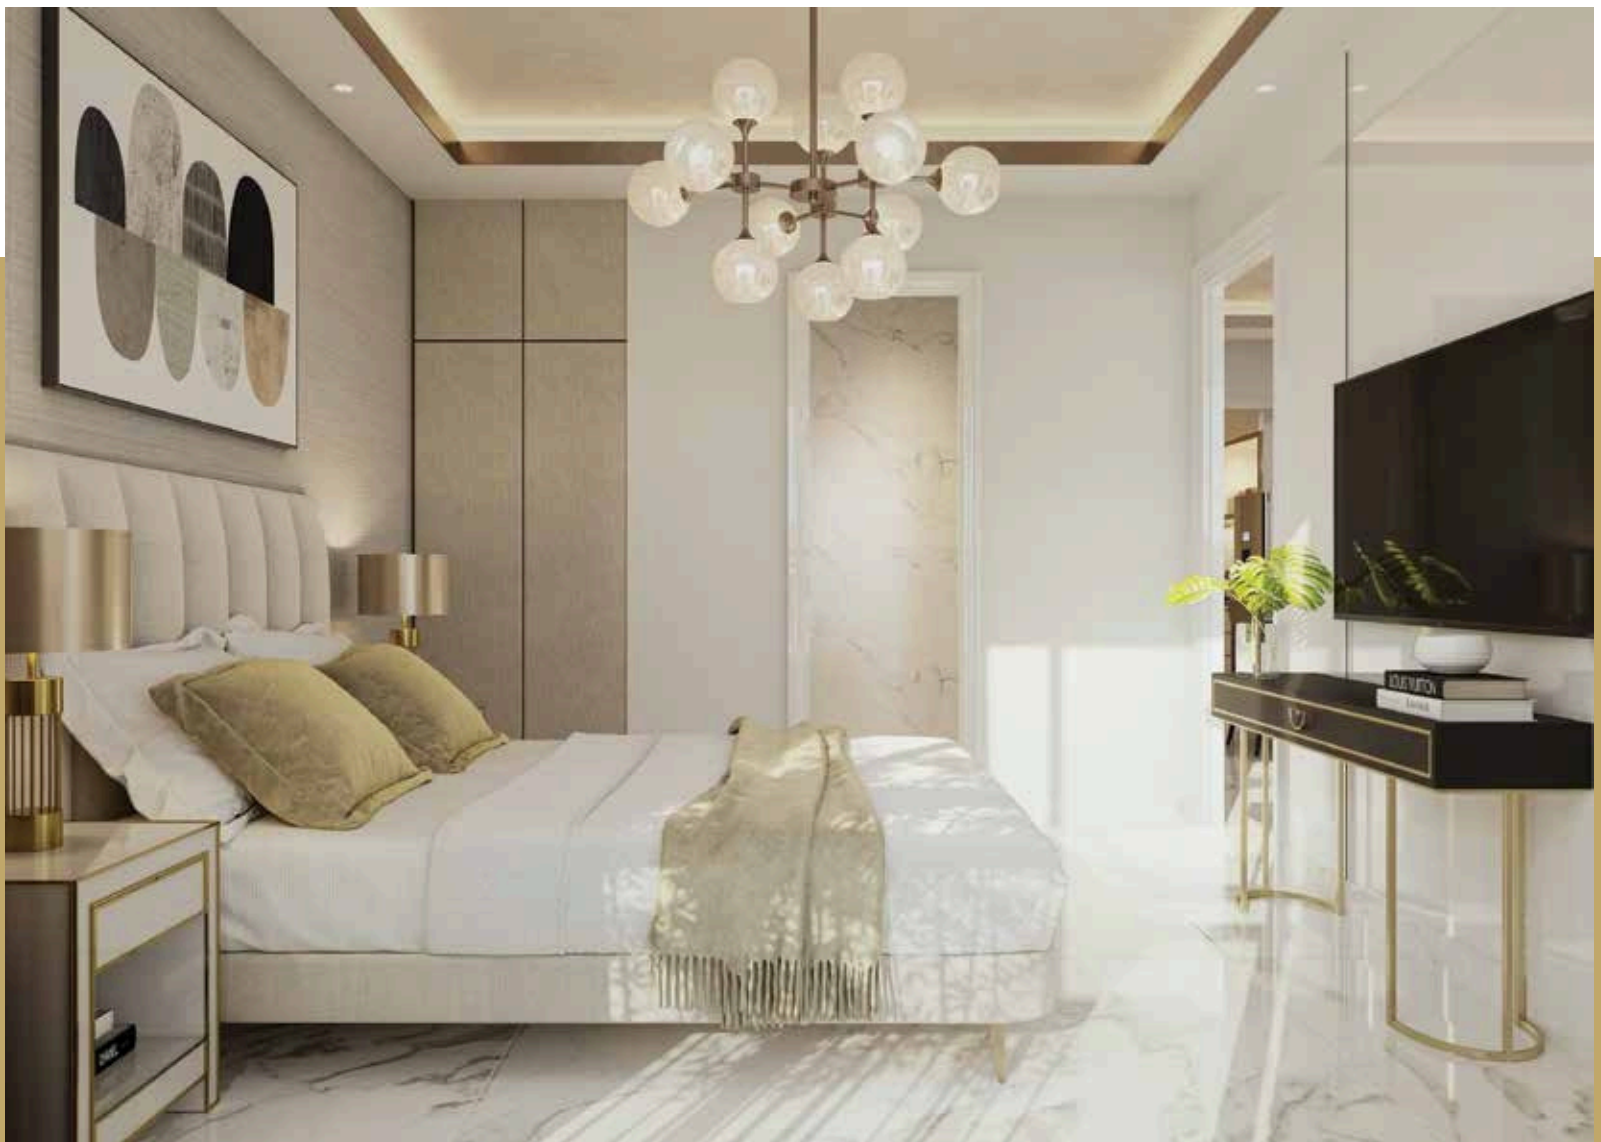

THE LOOK OF LUXURY

At Smartworld Gems, you'll never have to wait for experiencing the cutting edge of luxury and finesse. As you enter the magnificent glass-enclosed lobby, a warm glow of comfort and luxury encounters you, that perfectly sets the tone for the wonders you are yet to see.

WELCOME TO YOUR HAPPY 2 & 3 BHK HOME

At Smartworld Gems, you will discover a new standard of meticulous design and detailed finishing. The apartment is a kingdom in itself, with a sprawling living room, dining lounge, and spacious bedrooms with attached bathrooms. With the added advantage of convenient storage available, there's really nothing more you can ask for!