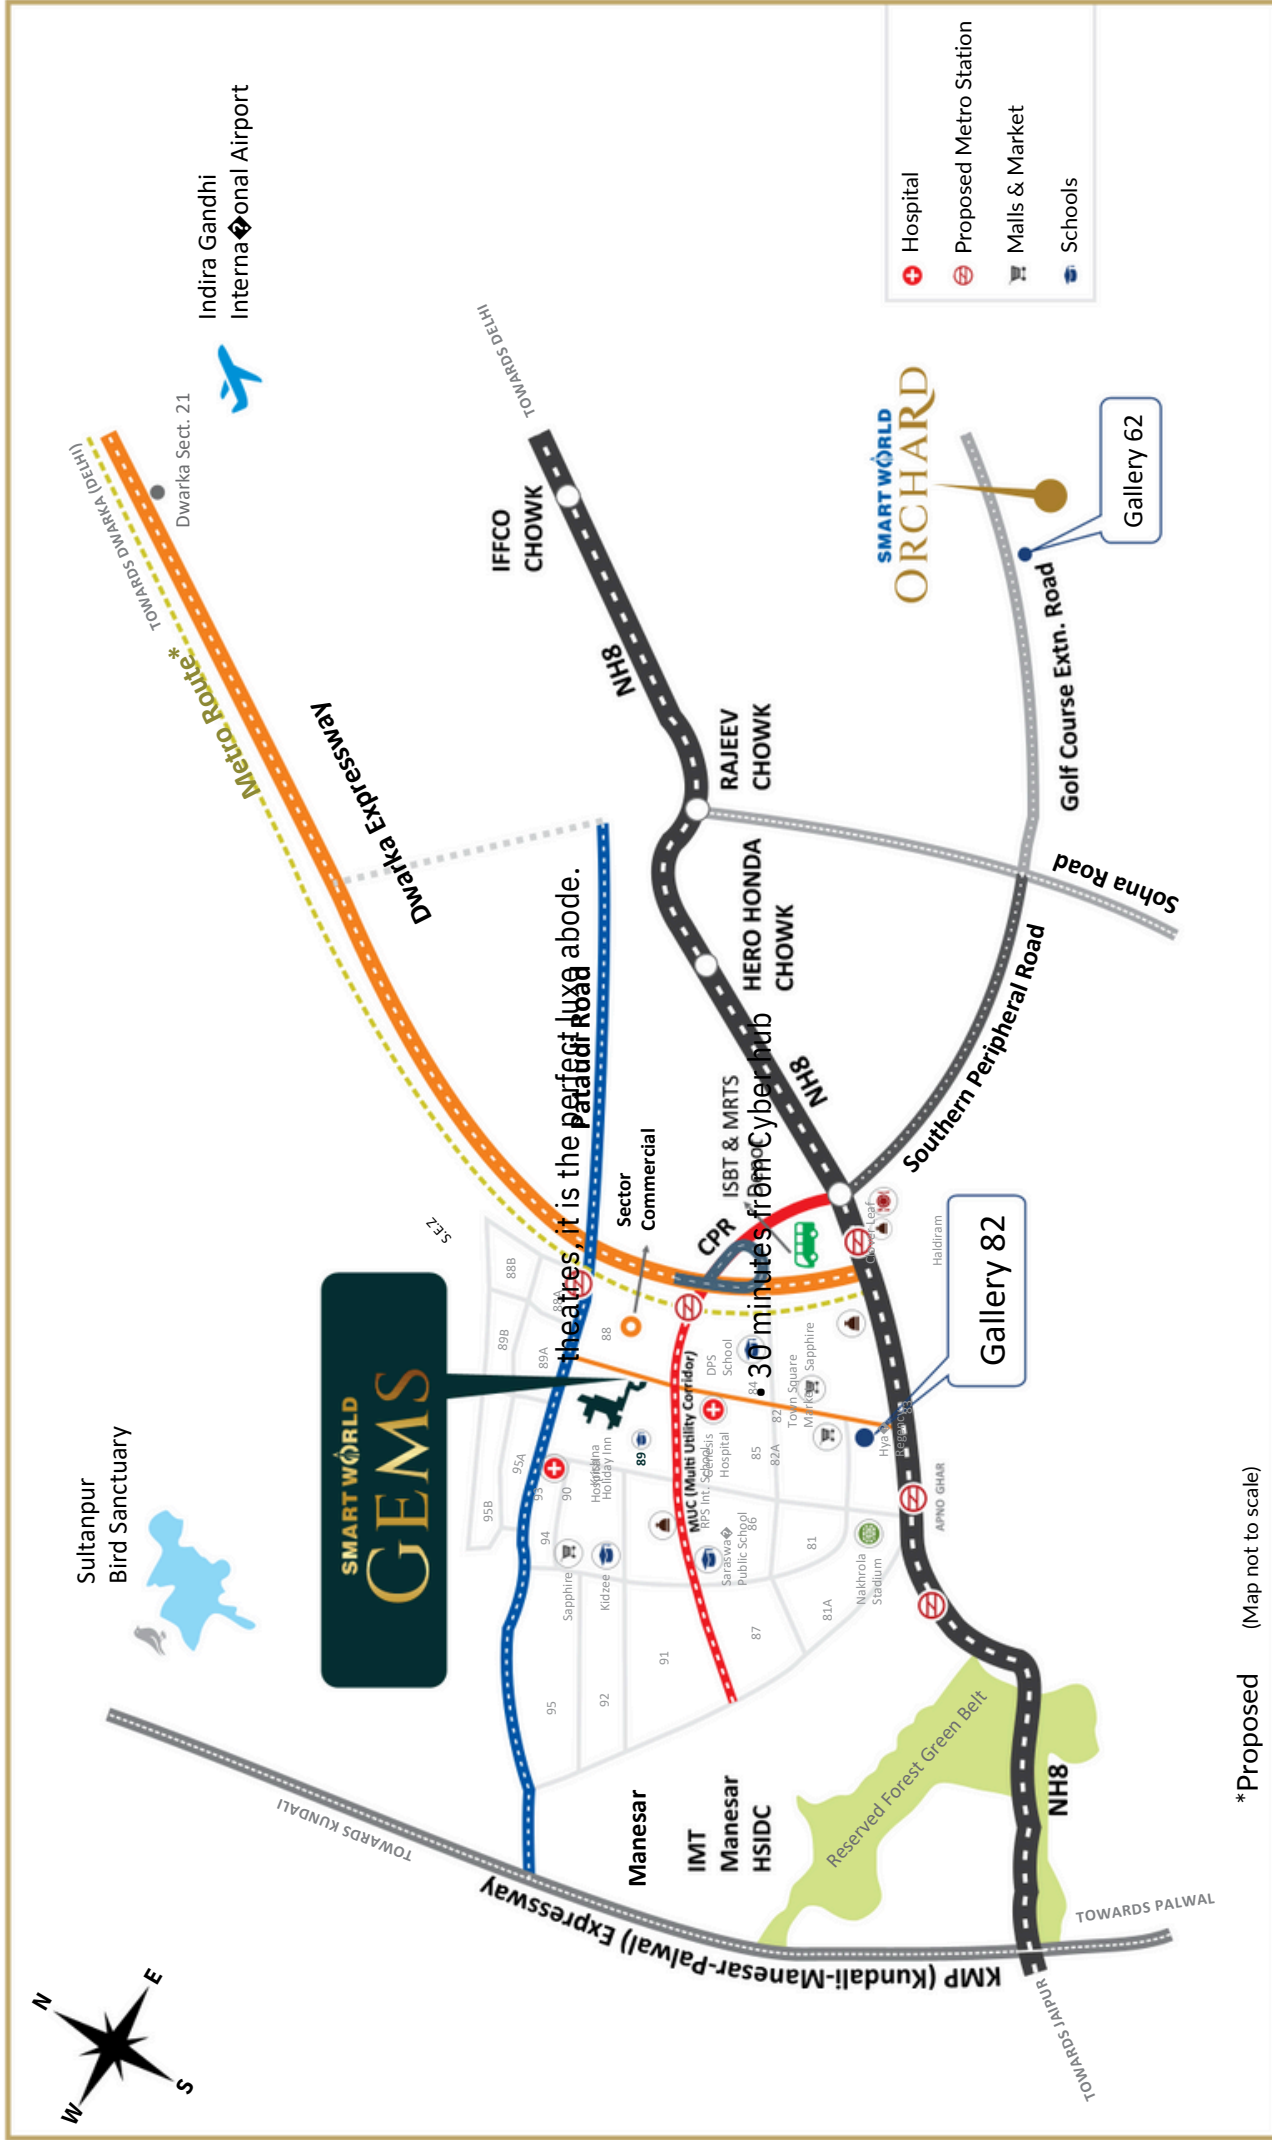

MULTIPURPOSE
COURT

GAZEBO
SEATING

AMPHITHEATRE

WATER TREATMENT
SYSTEM

HOME CLUB

PARKING
MONITORING SYSTEM

EASY TO REACH. HARD TO LEAVE.

Living a life of such comfort, in a location so prime, has its own advantages. Residents of Smartworld Gems will enjoy seamless connections to all parts of New Delhi, thanks to quick access to NH8, Dwarika Expressway and Central Peripheral Road. Surrounded by schools, healthcare facilities, malls, and movie

- 2 minutes from Proposed Metro • 8 minutes from DPS and RPS International School • 8 minutes from NH8 (Delhi-Jaipur Highway)
- 12 minutes from Sapphire Mall and Town Square Market • 13 minutes from Hyatt • 15 minutes from Rajeev Chowk and Hero Honda Chowk