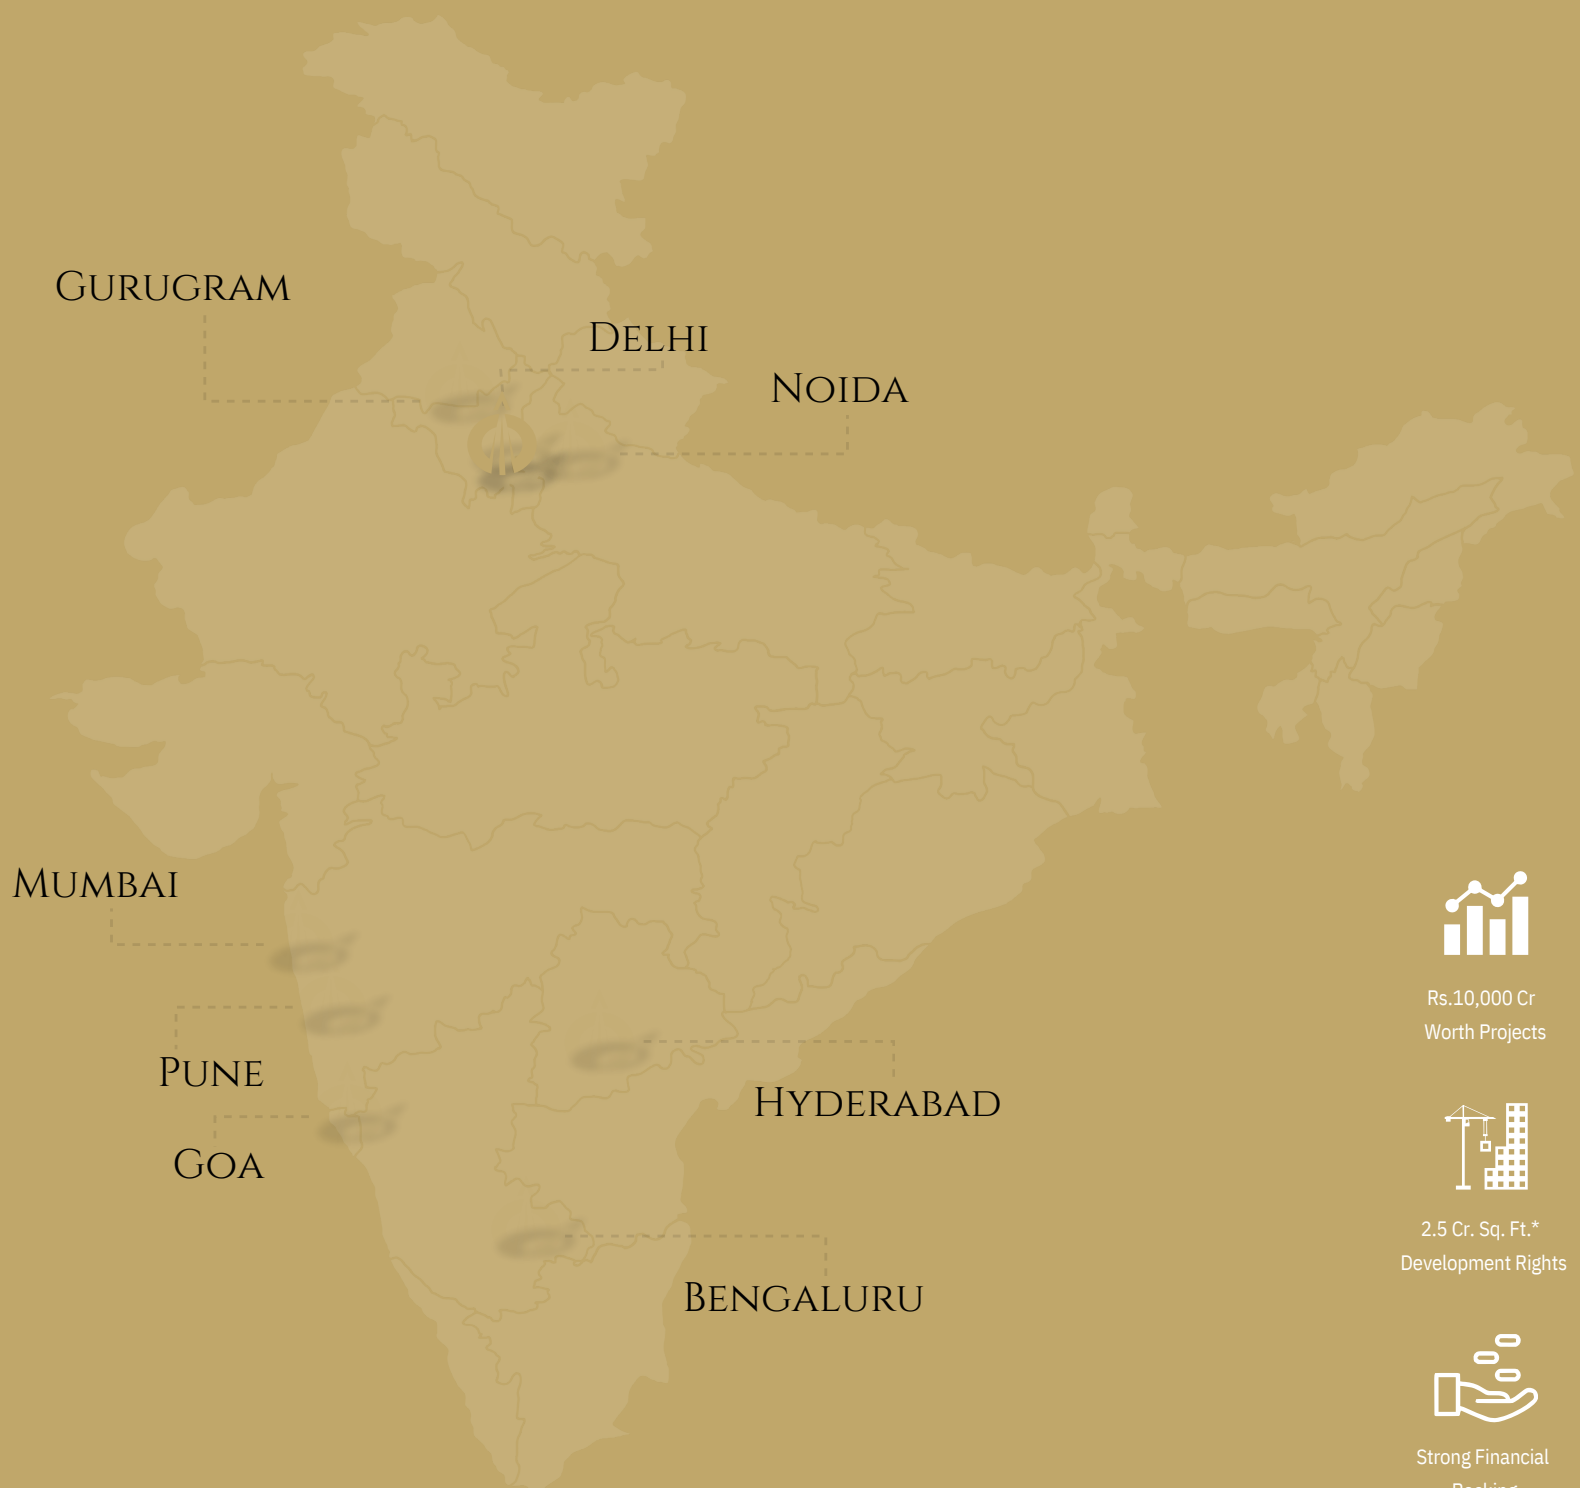

BUILDING A SMARTER WORLD

Focusing on customers' desires and aspirations, our passion revolves around creating best-in-class for the best of class. We strive to be transparent in all our dealings and adhere to timely delivery with commitment and professionalism for building long-term relationships that span over generations. Our digitally evolved framework makes human interactions easier. A SMARTER WORLD WITH A STRONG FINANCIAL FOUNDATION:

*Currently in Gurugram. Other cities are part of future plan expansion
Disclaimer: *2.3 Mn. Sq. Mtr (1 Sq. Ft. = 0.09 Sq. Mtr.)